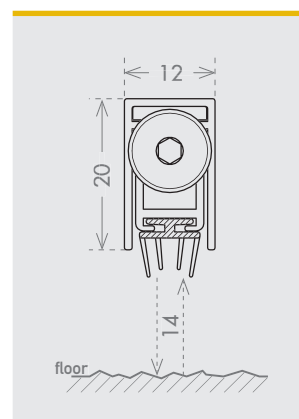

application

ALUMINIUM DOOR

PVC DOOR

TIMBER DOOR

SECURITY DOOR

plunger type

size 12x20 mm

seals