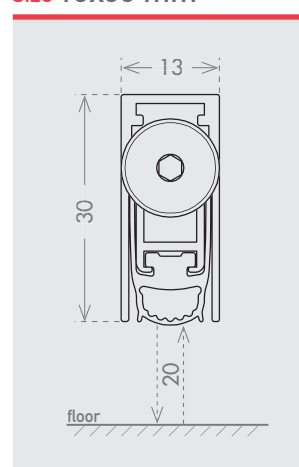

DROP 20 MINI

cod. ASDR060M

EN A top range product, fire resistant up to 60 minutes (certified), with 50dB of noise reduction, 20 mm of maximum drop and three different fixing systems. This model can be combined with the Doppio Pulsante accessory to ensure the maximum sealing and it can be installed also on pivoting doors in combination with Actuator Pivot accessory.

lengths

330 430 530 630 730 830 930 1030 1130
1230 1330 1430 1530 1630 1730 1830 mm

plunger type

size 13x30 mm

seals

fixing type

closing plug included

optional