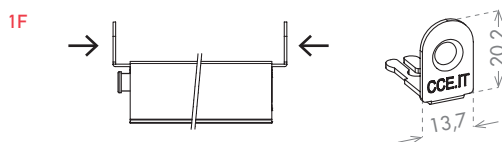

lengths

330 430 530 630 730 830 930 1030 1130
1230 1330 1430 1530 1630 1730 1830 mm

plunger type

size 13x30 mm

seals

fixing type

closing plug included

optional